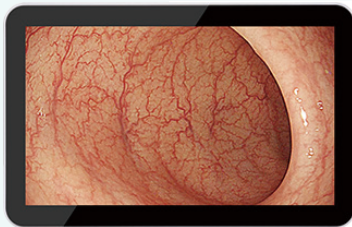

21.5 inches
image processor

Gastroscope

LED light source

Trolley

Features

Work Station

- Image Processor: 21.5 inches touch screen medical grade monitor
- Work Station: Restore medical data truly and accurately
- High brightness, high contrast ratio and wide viewing angle
- Professional medical report management system

Light Source

- High brightness LED, good color restoration and long operation life
- Touch screen control, friendly interactive interface
- Brightness with 9 level adjustment, suitable for a variety of scenes
- All in one light source + water/air pump

- Restore medical report truly and accurately, support report printing

Excellent Manipulation

- Ergonomics design
- Touch screen intelligent functions
- Multi-function buttons on endoscope handle

High Definition 2.0Mega pixel