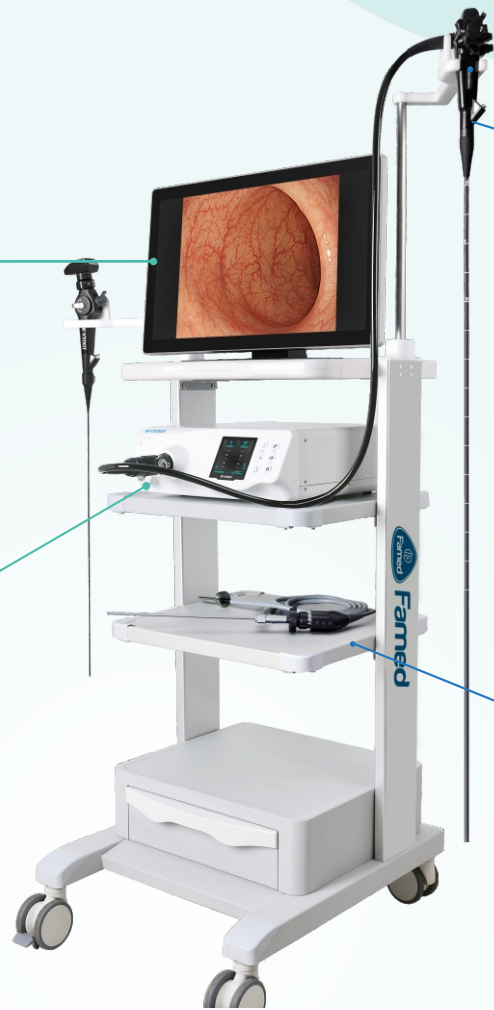

21.5 inches
image processor

Gastroscope

LED light source

Trolley

Features

Work Station

- Image Processor: 21.5 inches touch screen medical grade monitor
- Work Station: Restore medical data truly and accurately
- High brightness, high contrast ratio and wide viewing angle
- Professional medical report management system

Light Source

- High brightness LED, good color restoration and long operation life
- Touch screen control, friendly interactive interface
- Brightness with 9 level adjustment, suitable for a variety of scenes
- All in one light source + water/air pump

Gastroscope

- High definition system, CMOS technology with resolution of 720P
- Ergonomic design of endoscope handle
- More efficient cooperation with 4-way angulation
- Wide angle view 120°

Advantage

Medical Record Management System

- Restore medical report truly and accurately, support report printing

Excellent Manipulation

- Ergonomics design
- Touch screen intelligent functions
- Multi-function buttons on endoscope handle

High Definition 2.0Mega pixel